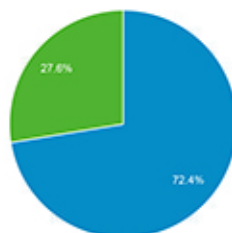

Audience Overview

All Sessions
100.00%

Overview

Sessions 2,615,625	Users 721,572	Pageviews 6,798,779
Pages / Session 2.60	Avg. Session Duration 00:02:17	Bounce Rate 48.01%
% New Sessions 27.58%		

Returning Visitor (Blue) New Visitor (Green)

Language	Sessions	% Sessions
1. en-us	2,214,265	84.66%
2. en-ca	223,027	8.53%
3. en-gb	94,788	3.62%
4. en	44,607	1.71%
5. fr	6,614	0.25%
6. fr-fr	4,211	0.16%
7. de	3,380	0.13%
8. de-de	2,443	0.09%
9. en_us	1,796	0.07%
10. en-au	1,213	0.05%