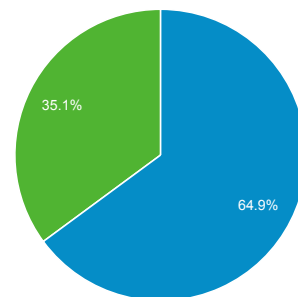

Jul 6, 2014 - Jul 12, 2014

Audience Overview

All Sessions
100.00%

+ Add Segment

Overview

Returning Visitor (blue) New Visitor (green)

Language	Sessions	% Sessions
1. en-us	10,799	76.19%
2. en-ca	2,166	15.28%
3. en-gb	895	6.31%
4. en	143	1.01%
5. fr	24	0.17%
6. ko-kr	17	0.12%
7. fr-fr	16	0.11%
8. de	13	0.09%
9. en_us	13	0.09%
10. en-au	11	0.08%