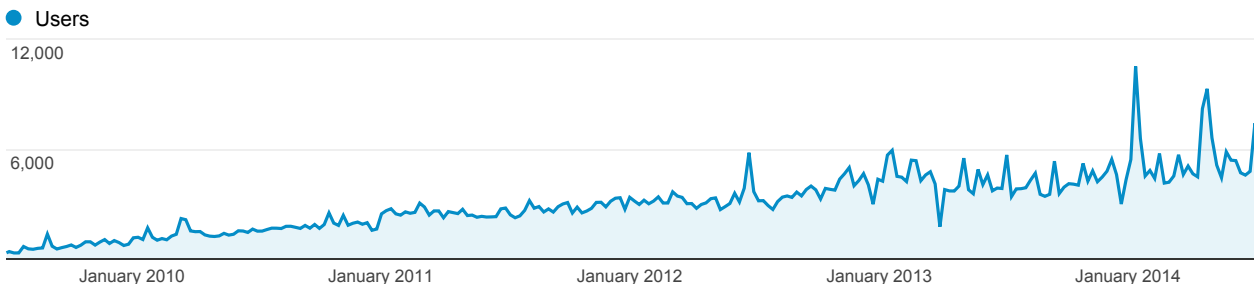

# Audience Overview

All Sessions  
100.00%

+ Add Segment

## Overview

Sessions  
**1,835,958**

Users  
**483,679**

Pageviews  
**4,978,314**

Pages / Session  
**2.71**

Avg. Session Duration  
**00:02:22**

Bounce Rate  
**46.13%**

% New Sessions  
**26.34%**